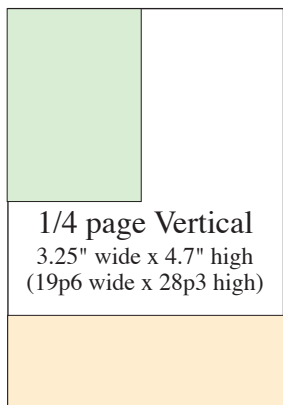

Ad Sizes & Shapes

1 page
6.75" wide x 9.7" high
(40p6 wide x 58p3 high)

3/4 page Horizontal
6.75" wide x 7.25" high
(40p6 wide x 43p6 high)

3/4 page Vertical
5" wide x 9.7" high
(30p3 wide x 58p3 high)

1/2 page Vertical
3.25" wide x 9.7" high
(19p6 wide x 58p3 high)

1/2 page Horizontal
6.75" wide x 4.7" high
(40p6 wide x 28p3 high)

1/3 page Horizontal
6.75" wide x 3" high
(40p6 wide x 18p3 high)

1/3 page Vertical
3.25" wide x 6.375" high
(19p6 wide x 38p3 high)

1/4 page Vertical
3.25" wide x 4.7" high
(19p6 wide x 28p3 high)

1/4 page Horizontal
6.75" wide x 2.25" high
(40p6 wide x 13p6 high)

1/6 page Vertical
3.25" wide x 3" high
(19p6 wide x 18p0 high)

1/8 page Horizontal
3.25" wide x 2.25" high
(19p6 wide x 13p6 high)

Head Office 250-353-2602
Toll Free 1-800-663-4619
email info@pennywiseads.com