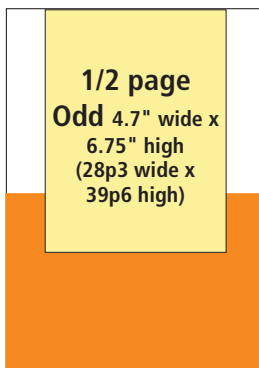

1 page

6.75" wide x 9.7" high
40p6 wide x 58p3 high

3/4 page Horizontal

6.75" wide x 7.25" high
40p6 wide x 43p6 high

3/4 page Vertical

5" wide x 9.7" high
30p3 wide x 58p3 high

1/2 page Vertical

3.25" wide x 9.7" high
19p6 wide x 58p3 high

1/2 page

Odd 4.7" wide x
6.75" high
(28p3 wide x
39p6 high)

1/2 page Horizontal

6.75" wide x 4.708" high
40p6 wide x 28p3 high

1/3 page Horizontal

6.75" wide x 3" high
(40p6 wide x 18p3 high)

1/3 page Tall

2.17" wide x
9.7" high
(13p0 wide x
58p3 high)

1/3 page Vertical

3.25" wide x 6.375" high
19p6 wide x 38p3 high

1/4 page Vertical

3.25" wide x 4.7" high
19p6 wide x 28p3 high

1/4 page Horizontal

6.75" wide x 2.25" high
40p6 wide x 13p6 high

1/6 page Strip

6.75" wide x 1.4" high
40p6 wide x 8p4 high

1/6 page Square

3.25" wide x 3" high
19p6 wide x 18p high

1/8 page Strip

6.75" wide x 1.1" high
40p6 wide x 6p6 high

1/8p Vertical

2" wide x 3.5" high
12p x 21p

1/8 page Horizontal