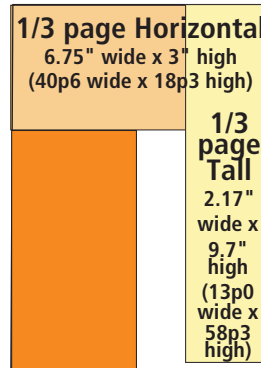

1 page

6.75" wide x 9.7" high
40p6 wide x 58p3 high

3/4 page Horizontal

6.75" wide x 7.25" high
40p6 wide x 43p6 high

3/4 page Vertical

5" wide x 9.7" high
30p3 wide x 58p3 high

1/2 page Vertical

3.25" wide x 9.7" high
19p6 wide x 58p3 high

1/2 page

Odd 4.7" wide x
6.75" high
(28p3 wide x
39p6 high)

1/2 page Horizontal

6.75" wide x 4.708" high
40p6 wide x 28p3 high

1/3 page Horizontal

6.75" wide x 3" high
(40p6 wide x 18p3 high)

1/3 page Tall

2.17" wide x
9.7" high
(13p0 wide x
58p3 high)

1/3 page Vertical

3.25" wide x 6.375" high
19p6 wide x 38p3 high

1/4 page Vertical

3.25" wide x 4.7" high
19p6 wide x 28p3 high

1/4 page Horizontal

6.75" wide x 2.25" high
40p6 wide x 13p6 high

1/6 page Strip

6.75" wide x 1.4" high
40p6 wide x 8p4 high

1/6 page Square

3.25" wide x 3" high
19p6 wide x 18p high

1/8 page Strip

6.75" wide x 1.1" high
40p6 wide x 6p6 high

1/8p Vertical

2" wide x 3.5" high
12p x 21p

1/8 page Horizontal