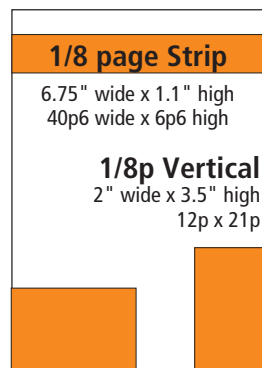

1 page

6.75" wide x 9.7" high
40p6 wide x 58p3 high

3/4 page Horizontal

6.75" wide x 7.25" high
40p6 wide x 43p6 high

3/4 page Vertical

5" wide x 9.7" high
30p3 wide x 58p3 high

1/2 page Vertical

3.25" wide x 9.7" high
19p6 wide x 58p3 high

1/2 page

Odd 4.7" wide x
6.75" high
(28p3 wide x
39p6 high)

1/2 page Horizontal

6.75" wide x 4.708" high
40p6 wide x 28p3 high

1/3 page Horizontal

6.75" wide x 3" high
(40p6 wide x 18p3 high)

1/3 page Tall

2.17" wide x
9.7" high
(13p0 wide x
58p3 high)

1/3 page Vertical

3.25" wide x 6.375" high
19p6 wide x 38p3 high

1/4 page Vertical

3.25" wide x 4.7" high
19p6 wide x 28p3 high

1/4 page Horizontal

6.75" wide x 2.25" high
40p6 wide x 13p6 high

1/6 page Strip

6.75" wide x 1.4" high
40p6 wide x 8p4 high

1/6 page Square

3.25" wide x 3" high
19p6 wide x 18p high

1/8 page Strip

6.75" wide x 1.1" high
40p6 wide x 6p6 high

1/8p Vertical

2" wide x 3.5" high
12p x 21p

1/8 page Horizontal